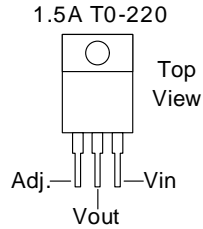

Newton Car Adaptor

Cigarette lighter

Negative earth vehicles

12V DC Nom.